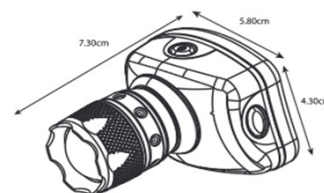

Elwis Lighting A/S Sandtoften 11, 2820 Gentofte, DK
www.elwislighting.com - Tel. +45 70 20 10 24

Version 1a 09/2017
© Elwis Lighting 2017
All details without obligation