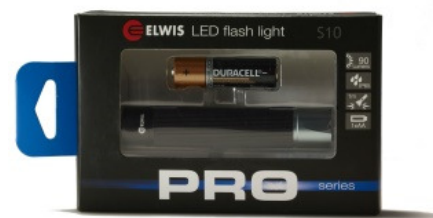

S10

PRO series

PRODUCT NAME: S10 Penlight

PRODUCT NUMBER: 700S10

DESCRIPTION:

Durable penlight with 90 lumens

TECHNICAL INFORMATION

CONSTRUCTION:

Housing	Aluminium
Lens	Acrylic
Battery Type	1 x AA Alkaline Duracell
Light Source	3W CREE LED XPE2-R2
Colour Temperature (Kelvin)	7500K

SPECIFICATIONS

Specifications

Lumens	90
Run Time (hours) down to 1 lumen	4.5H
Beam distance (m)	65
IP Rating	IP65
Operating Temperature Range	-5°C to +40°C

GENERAL INFORMATION

Flashlight weight (g)	52 incl battery
Flashlight dimensions (cm)	Diam. 1.9 x 9.8
EAN Code	57 03296 70090 0
Harmonized Standard Code	8513100000

PACKAGING:

Description	"PRO" design printed box
Box Size (cm)	13.5 x 7.8 x 4
Box weight (g)	90
Qty / Carton (pcs)	120pcs
Carton Size (cm)	48 x 44 x 44
Carton Weight (kg)	15.2

FEATURES

- Extremely durable, handy and lightweight flashlight
- Focused spot up to 65 m
- Optical lens
- Complete with battery and lanyard

Version 01a 08/2016
© Elwis Lighting 2016

Elwis Lighting A/S – Sandtoften 11- 2820 Gentofte – Denmark
www.elwis.com – phone +45 70 20 10 24