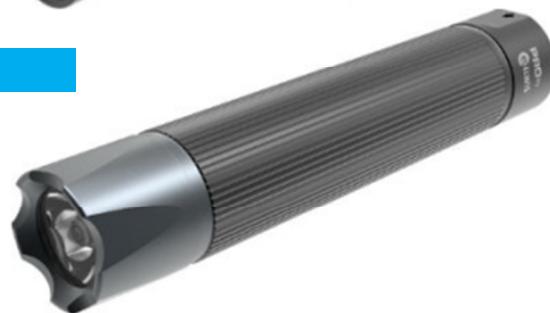

S10

PRO series

PRODUCT NAME: S10 Penlight

PRODUCT NUMBER: 700S10

DESCRIPTION:

Durable penlight with 90 lumens

TECHNICAL INFORMATION

CONSTRUCTION:

Housing	Aluminium
Lens	Acrylic
Battery Type	1 x AA Alkaline Duracell
Light Source	3W CREE LED XPE2-R2
Colour Temperature (Kelvin)	7500K

SPECIFICATIONS

Specifications

Lumens	90
Run Time (hours) down to 1 lumen	4.5H
Beam distance (m)	65
IP Rating	IP65
Operating Temperature Range	-5°C to +40°C

FEATURES

- Extremely durable, handy and lightweight flashlight
- Focused spot up to 65 m
- Optical lens
- Complete with battery and lanyard

Version 01a 08/2016
© Elwis Lighting 2016

Elwis Lighting A/S – Sandtoften 11- 2820 Gentofte – Denmark
www.elwis.com – phone +45 70 20 10 24