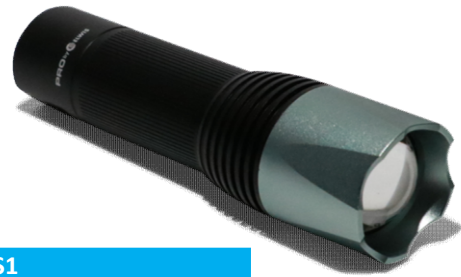

# PRO series

**Product Name: S1**

**Product Number: 700S1**

Description

Flashlight with 49 + 420 lumens, sliding focus and 4 light modes

## Specifications

Housing	Aluminium
Lens	Acrylic, optical
On/off switch	Bottom, red Aluminium
Battery type	4 x AAA Alkaline Duracell
Light source	5W CREE XPG2-R4
Colour temperature (Kelvin)	7500K
Focus	Sliding style optical focus system
Output (lumen)	49 (low beam) / 420 (high beam)
Run time (hours) down to 1 lumen	51 (low beam) / 13 (high beam)
Run time (hours) down to 10% of full lumens	10.4 (low beam) / 2.2 (high beam)
Beam distance (m)	27 (low beam) / 250 (high beam)
Beam width (cm) from 1m distance	160 (flood) / 15 (spot)
Protection class	IP65 / IK07 / III
Operating temperature range (Celsius)	-5°C to +40°C
Additional data	Stepless dimming through switch modes

## General Information

Torch weight (g)	176 incl batteries (44 g)
Torch dimensions (cm)	Ø3.7/2.95 (diameter head/tube)
Torch dimensions (cm)	12.2/13.7 (length flood/spot)
EAN code box (1 pc)	5703296700306
EAN code inner carton/display	5703296710305
EAN code outer carton	5703296720304
Harmonized standard code	8513100000

## Features

Lightweight torch with sliding focus  
Switch mode: high - low-strobe - emergency flash - SOS - off  
Supplied with batteries, pouch and lanyard